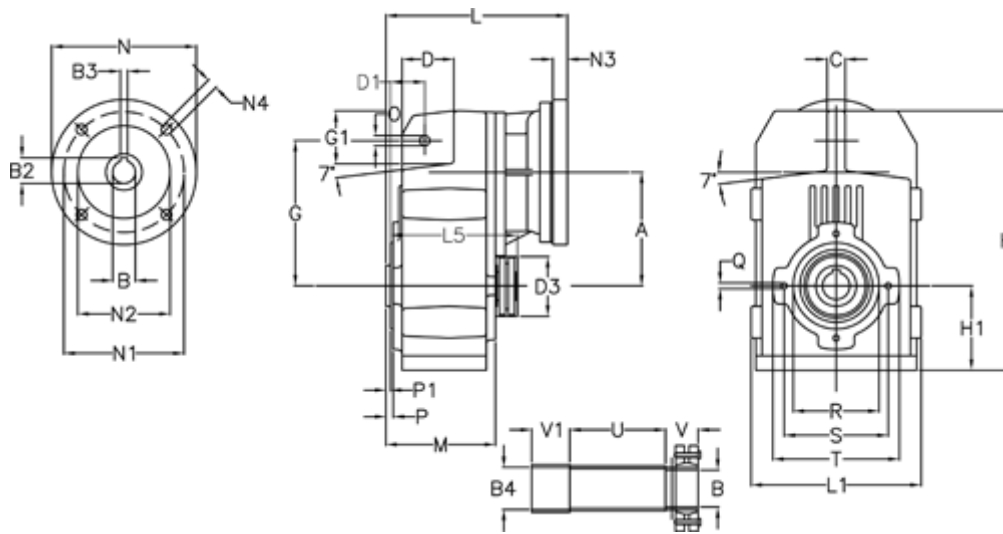

Article number: 29560510515230

Description: Shaft mounted gear
A513S-105,1-P80B5

Measures

A = 211.30	D1 = 65.0	I5 = 222.0	P1 = 4.5	V1 = 50
B = 52	d3 = 120	M = 163.0	Q = M12x19	
B1 = 19	G = 278	N = 200	R = 180	
B2 = 21.8	G1 = 105.5	N1 = 165	S = 215	
B3 = 6	H = 479.0	N2 = 130	T = 250	
B4 = 54	H1 = 144.0	N4 = M10x20	Tightening torque N m = 14.5	
C = 20	L = 287.5	O = 22	U = 91.0	
D = 93.5	L1 = 273	P = 8.5	V = 62	